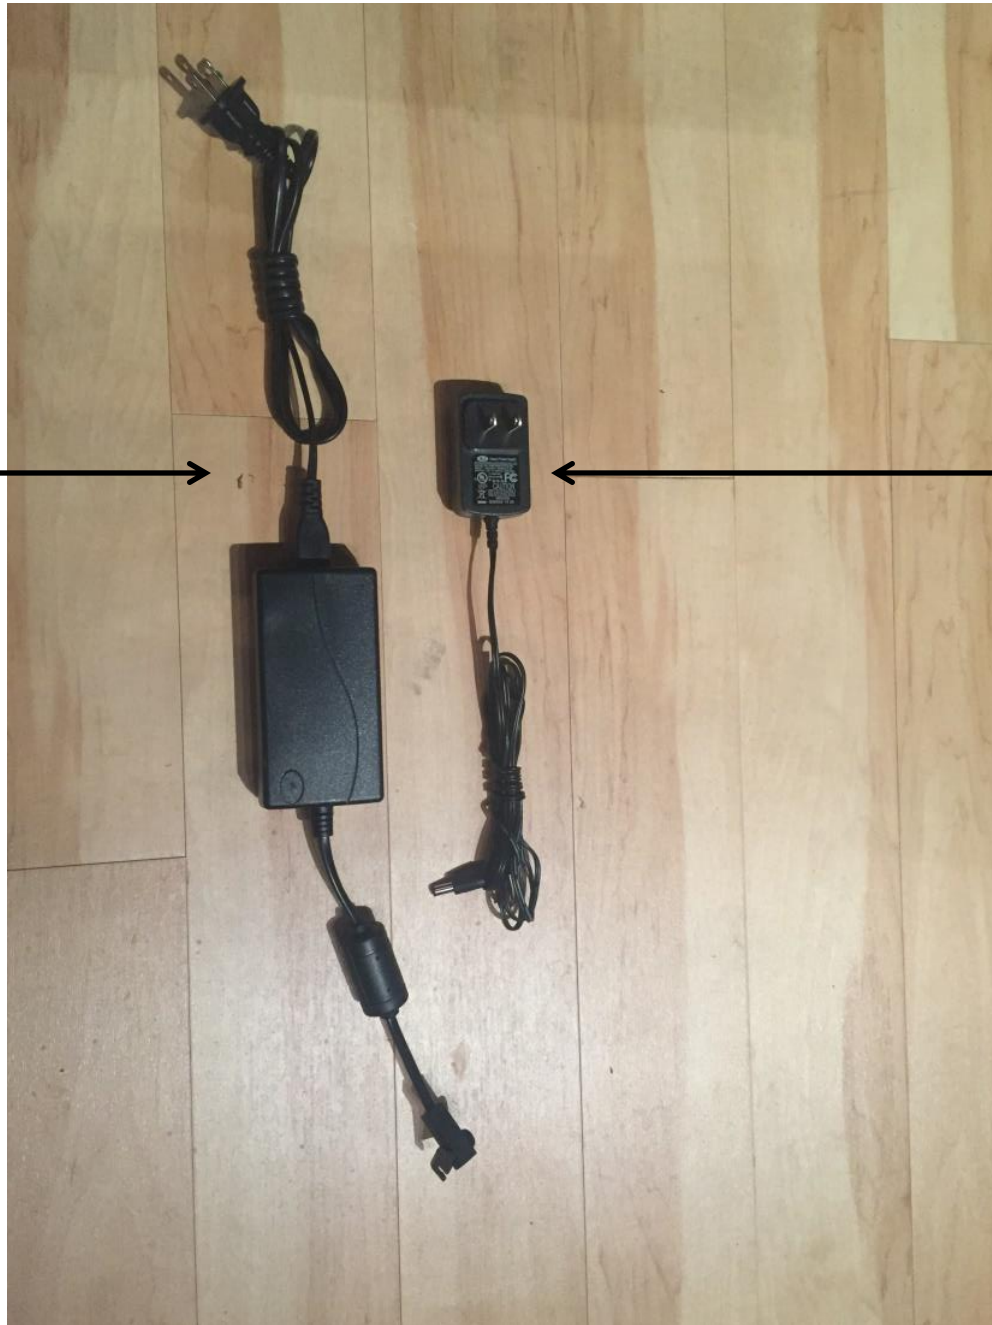

# TEXAS THEATER SEATING ASSEMBLY INSTRUCTIONS

CHAIR  
MOTOR

LED  
CUPHOLDER

ZIP TIE  
POWER  
CABLES

CABLES  
ATTACHED  
TO CHAIR

LED  
CUPHOLDER  
POWER

LED  
CUPHOLDER  
POWER  
SUPPLY

CHAIR  
MOTOR  
POWER  
SUPPLY

MALE CHAIR  
CONNECTOR

FEMALE  
CHAIR  
CONNECTOR

SEAT BACK  
CONNECTORS

ATTACHING  
SEAT BACK TO  
CHAIR

SNAP

VELCRO  
FLAP TO  
SEAT

KEEP POWER SUPPLY BEHIND  
METAL RAIL TO AVOID  
DAMAGE

CARE INSTRUCTIONS: