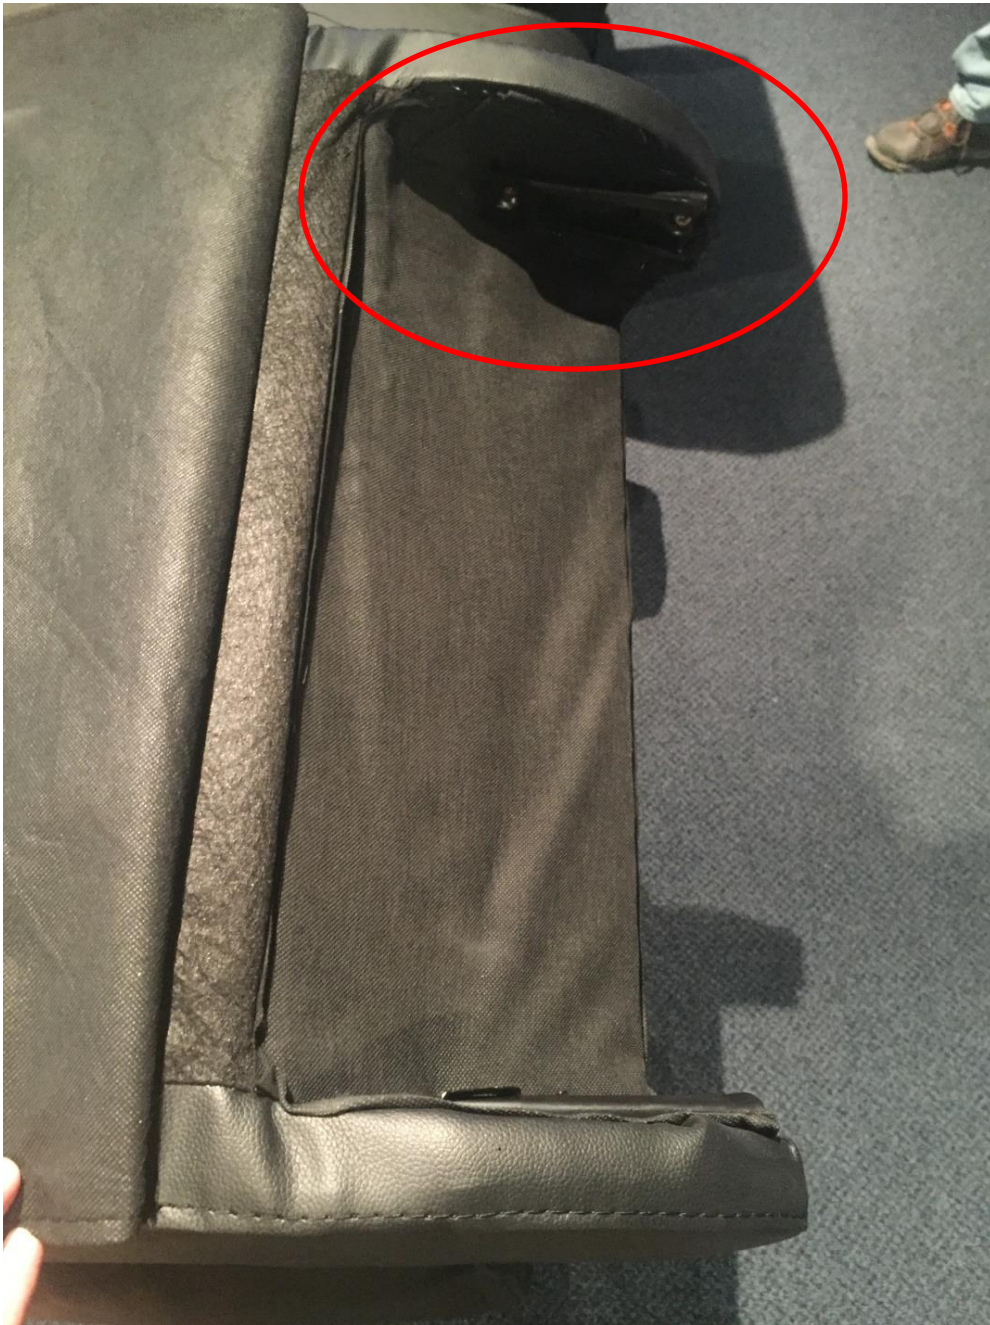

# TEXAS THEATER SEATING ASSEMBLY INSTRUCTIONS

CHAIR  
MOTOR

LED  
CUPHOLDER

ZIP TIE  
POWER  
CABLES

CABLES  
ATTACHED  
TO CHAIR

LED  
CUPHOLDER  
POWER

LED  
CUPHOLDER  
POWER  
SUPPLY

CHAIR  
MOTOR  
POWER  
SUPPLY

MALE CHAIR  
CONNECTOR

FEMALE  
CHAIR  
CONNECTOR

SEAT BACK  
CONNECTORS

ATTACHING  
SEAT BACK TO  
CHAIR

SNAP

VELCRO  
FLAP TO  
SEAT

KEEP POWER SUPPLY BEHIND  
METAL RAIL TO AVOID  
DAMAGE

CARE INSTRUCTIONS: