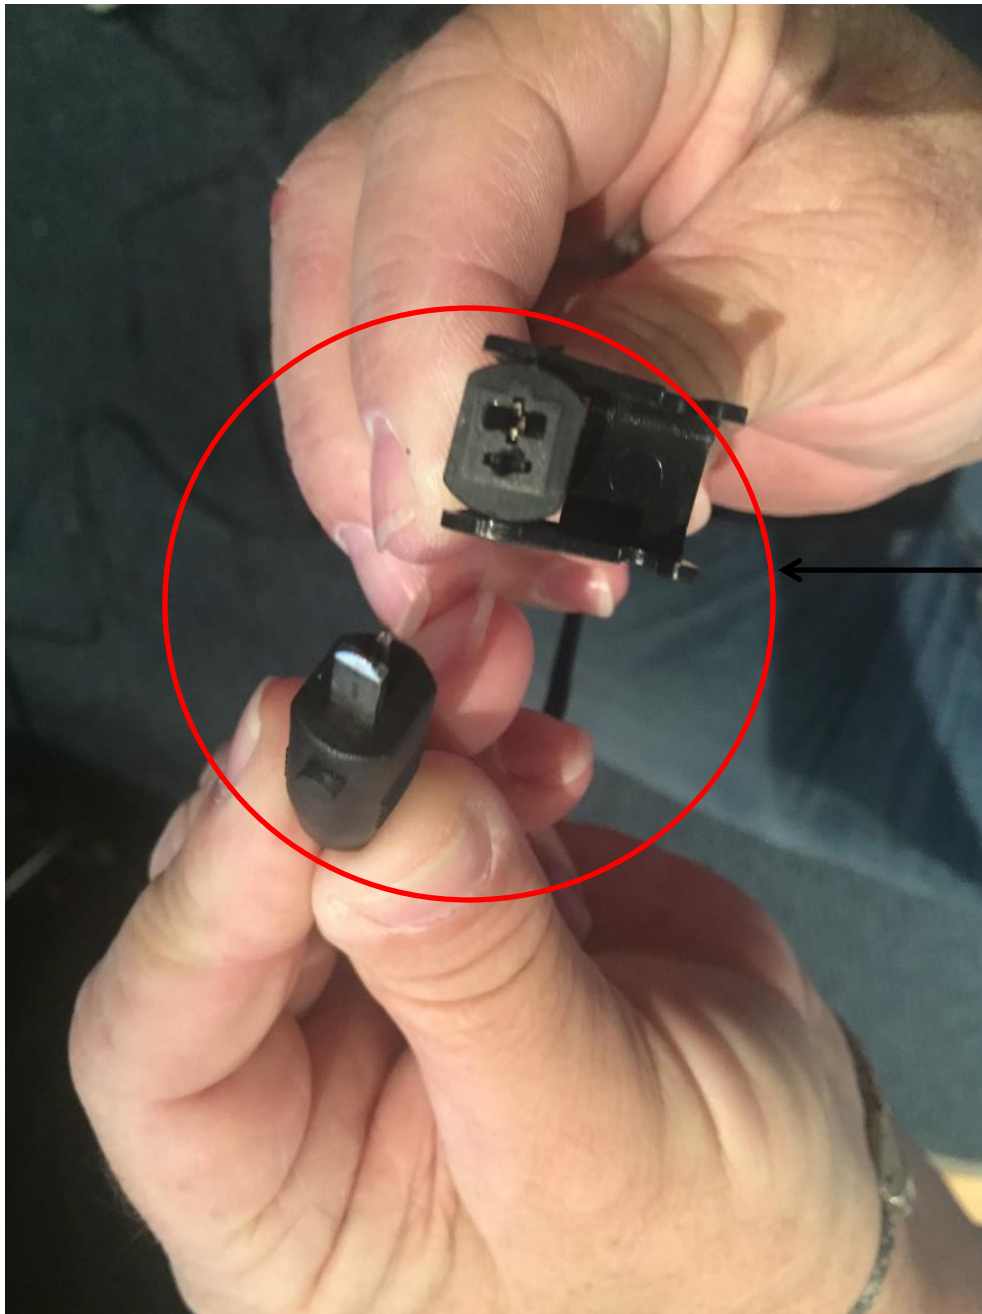

# TEXAS THEATER SEATING ASSEMBLY INSTRUCTIONS

CHAIR  
MOTOR

LED  
CUPHOLDER

ZIP TIE  
POWER  
CABLES

CABLES  
ATTACHED  
TO CHAIR

LED  
CUPHOLDER  
POWER

LED  
CUPHOLDER  
POWER  
SUPPLY

CHAIR  
MOTOR  
POWER  
SUPPLY

MALE CHAIR  
CONNECTOR

FEMALE  
CHAIR  
CONNECTOR

SEAT BACK  
CONNECTORS

ATTACHING  
SEAT BACK TO  
CHAIR

SNAP

VELCRO  
FLAP TO  
SEAT

KEEP POWER SUPPLY BEHIND  
METAL RAIL TO AVOID  
DAMAGE

CARE INSTRUCTIONS: