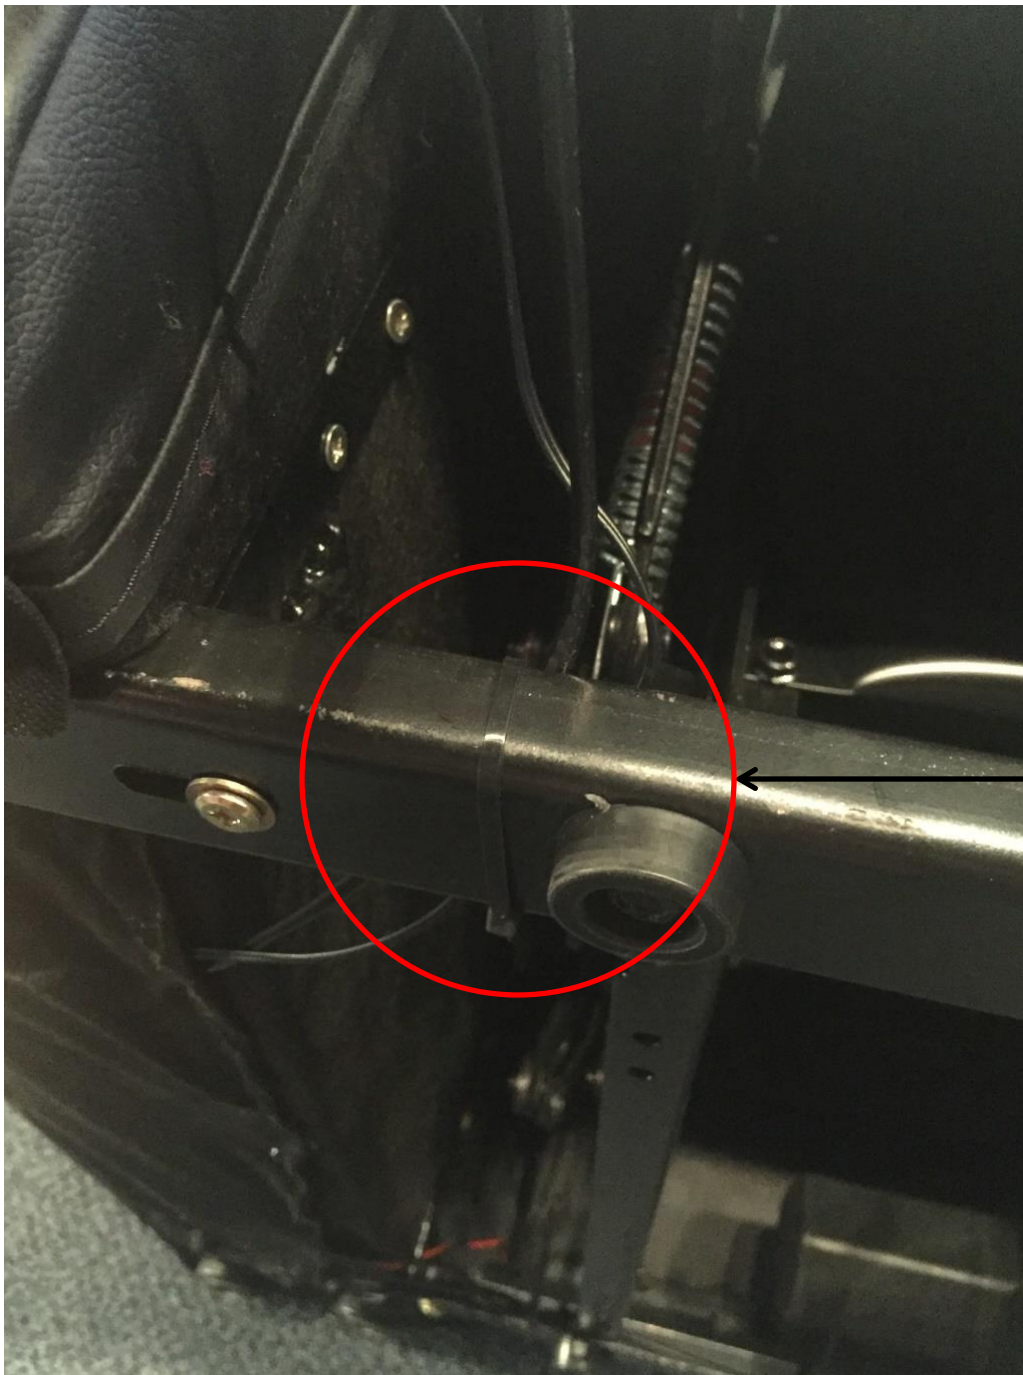

# TEXAS THEATER SEATING ASSEMBLY INSTRUCTIONS

CHAIR  
MOTOR

LED  
CUPHOLDER

ZIP TIE  
POWER  
CABLES

CABLES  
ATTACHED  
TO CHAIR

LED  
CUPHOLDER  
POWER

LED  
CUPHOLDER  
POWER  
SUPPLY

CHAIR  
MOTOR  
POWER  
SUPPLY

MALE CHAIR  
CONNECTOR

FEMALE  
CHAIR  
CONNECTOR

SEAT BACK  
CONNECTORS

ATTACHING  
SEAT BACK TO  
CHAIR

SNAP

VELCRO  
FLAP TO  
SEAT

KEEP POWER SUPPLY BEHIND  
METAL RAIL TO AVOID  
DAMAGE

CARE INSTRUCTIONS: